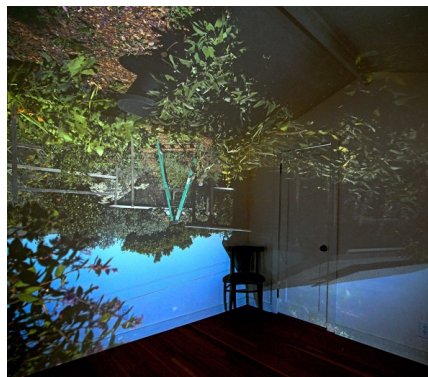

Cheryl Calleri
Ladder, 2020
Archival pigment print
8h x 8w in
20.32h x 20.32w cm
$ 100.00