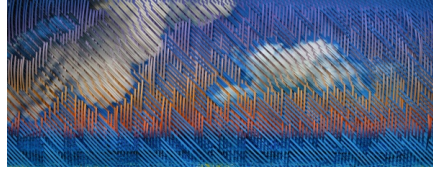

Christy Kovacs
Evenfall, 2020
Woven Photographs
24h x 56w in
60.96h x 142.24w cm
$ 5,600.00