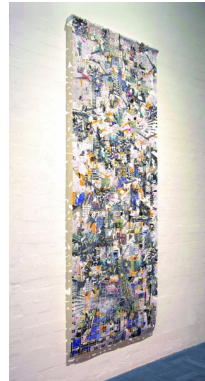

Sandra Kelch
Pixelate, 2019
Relief, paint, drawing, die cutting on archival giclee
38h x 99w in
96.52h x 251.46w cm
$ 3,000.00