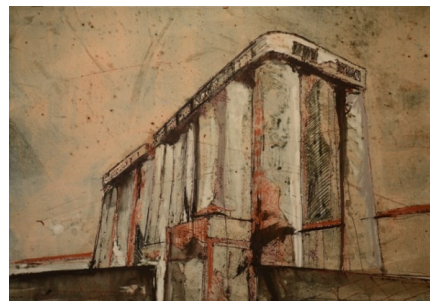

Barry Ebner
3rd and Chavez, 2020
Sumi ink, conte, charcoal
27h x 39w in
68.58h x 99.06w cm
$ 3,500.00