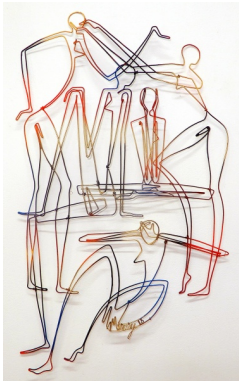

Pamela Merory Dernham
The Long View, 2020
 Black annealed steel wire
 36h x 15.50w x 3d in
 91.44h x 39.37w x 7.62d cm
 \$ 3,000.00

Pamela Merory Dernham
Inside My Head, 2018
 Painted annealed steel wire
 15h x 9.50w x 1d in
 38.10h x 24.13w x 2.54d cm
 \$ 1,800.00