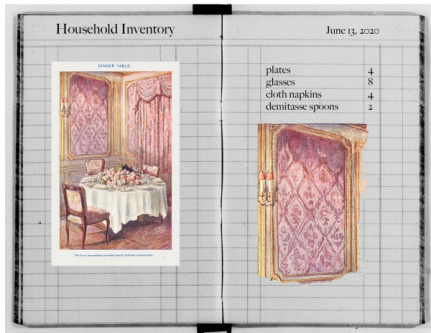

Cheryl Patrice Derricotte
Pandemic Bookkeeping 3: Dinner Table, 2020
Giclee Print, 100% Cotton Archival Rag
8 x 10 in. $135 each or Set of 4, $500

11 x 14 in. $195 each
Framed original art for sale $1800 | Giclee print 8 x 10 in. $135 each or Set of 4, $500 11 x 14 in. $195 each