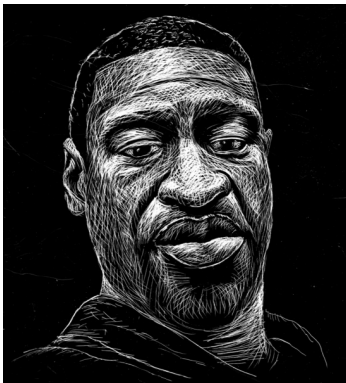

Jos Sances
George Floyd, 2020
Scratch board
8h x 8w in
20.32h x 20.32w cm
$ 600.00