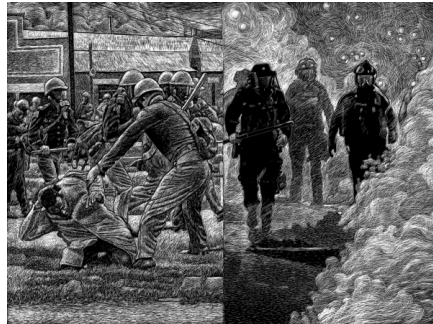

Jos Sances
Selma 1965 / Portland 2020, 2020
Scratch board
18h x 24w in
45.72h x 60.96w cm
$ 3,000.00