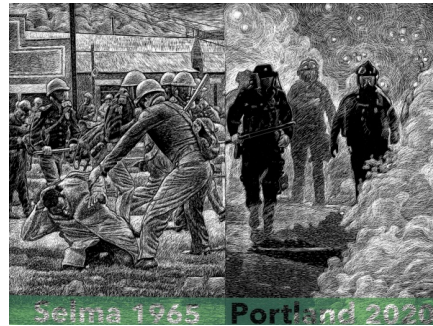

Jos Sances
Selma 1965 / Portland 2020, Signed silkscreened posters, 2020
Silkscreen on paper
18h x 24w in
45.72h x 60.96w cm
100 (edition) / 20 (signed edition)
$ 55.00